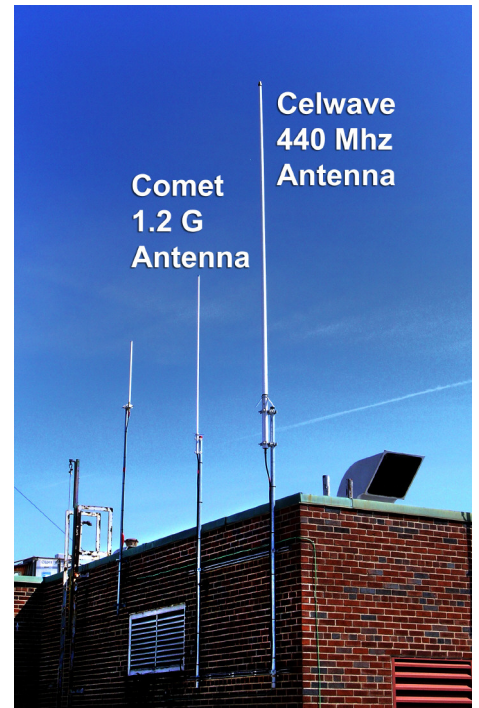

Antenna HAAT is 151 feet